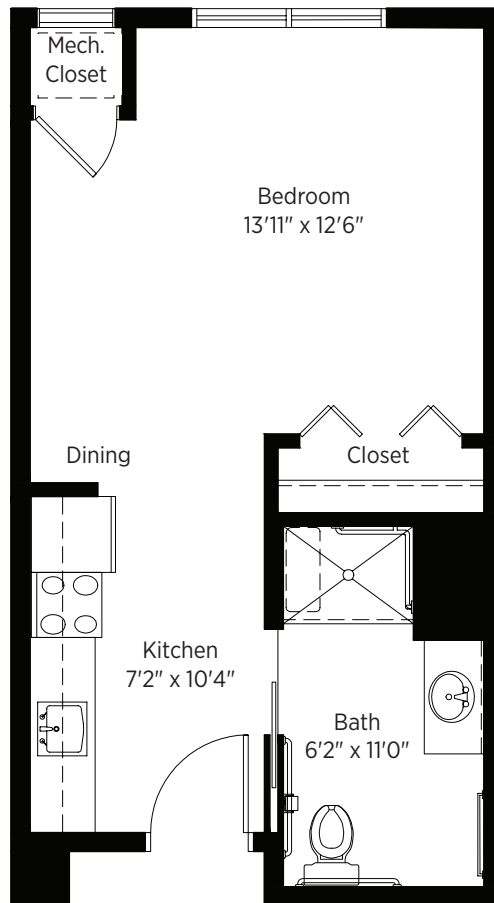

## Birch

Studio - 377 sq ft

Floor plans are for general reference only and are not to scale.