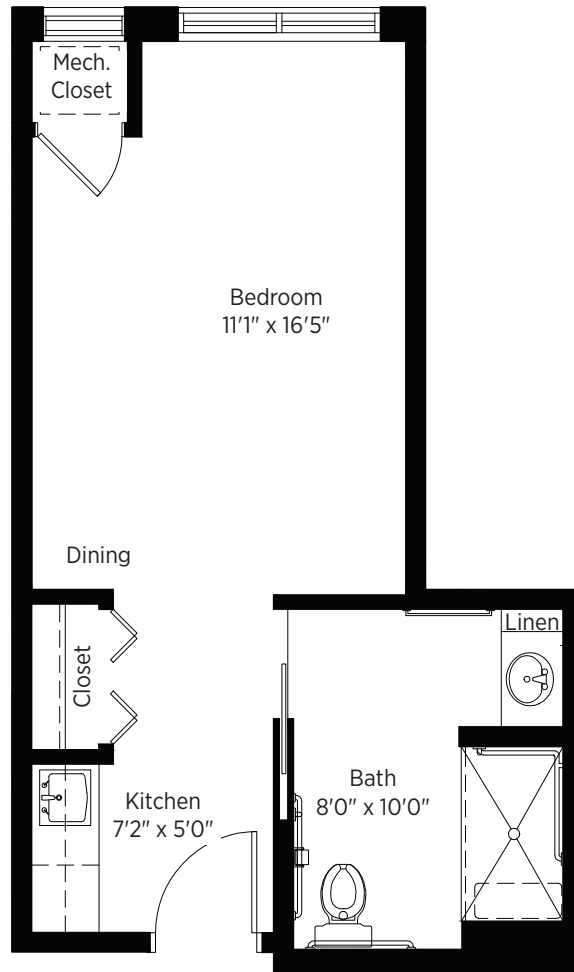

## Oak

Studio - 463 sq ft

Floor plans are for general reference only and are not to scale.

**AUTUMN  
GLEN**

Senior Living

**Apple**

**Studio - 358 sq ft**

Floor plans are for general reference only and are not to scale.

## Poplar

Studio - 373 sq ft

Floor plans are for general reference only and are not to scale.