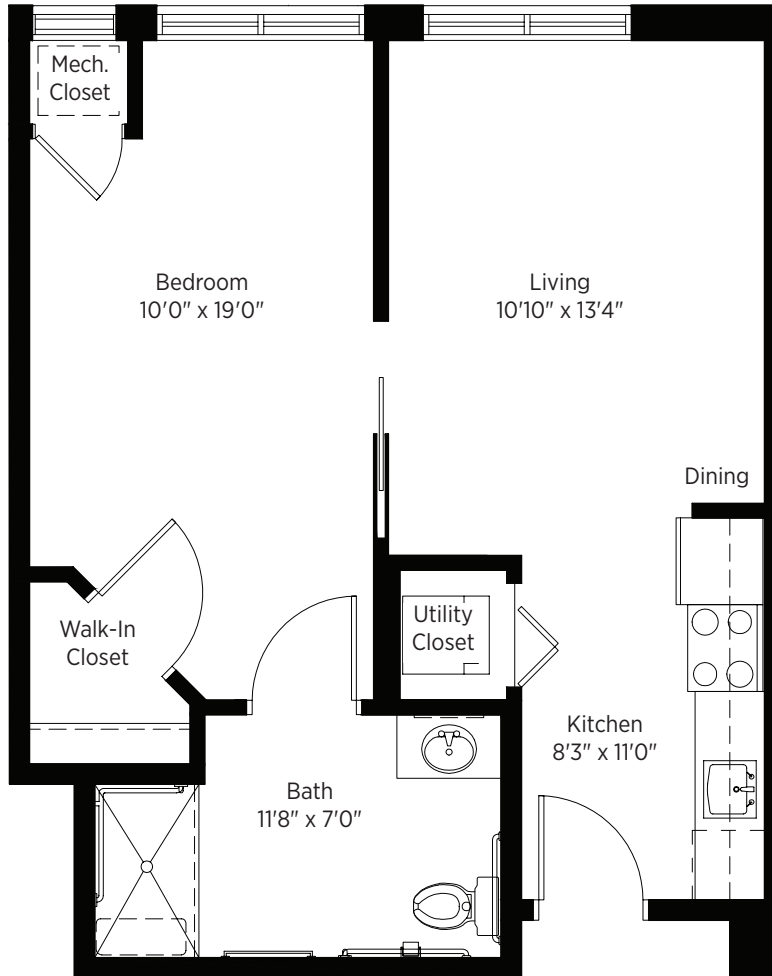

AUTUMN GLEN

Senior Living

Hickory

One Bedroom, One Bathroom - 580 sq ft

Floor plans are for general reference only and are not to scale.
Select units have balconies.