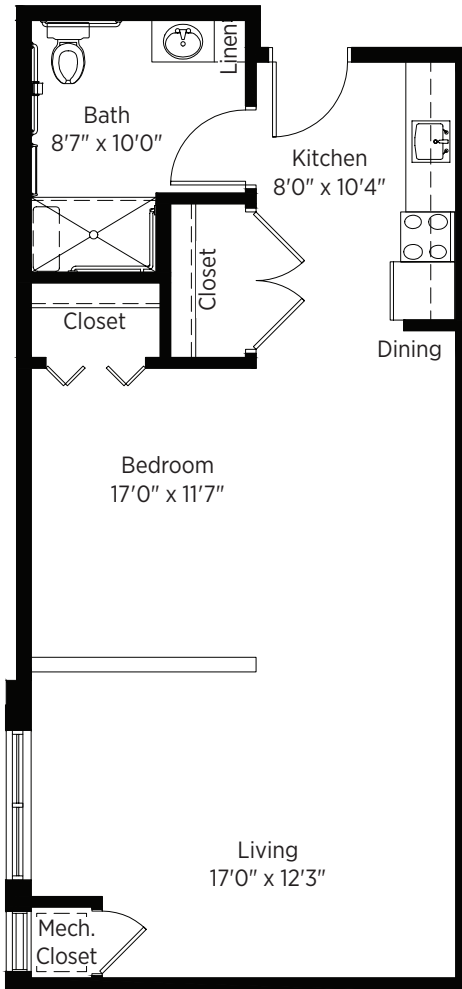

AUTUMN GLEN

Senior Living

Walnut

Expanded Studio - 679 sq ft

Floor plans are for general reference only and are not to scale.
Select units have balconies.