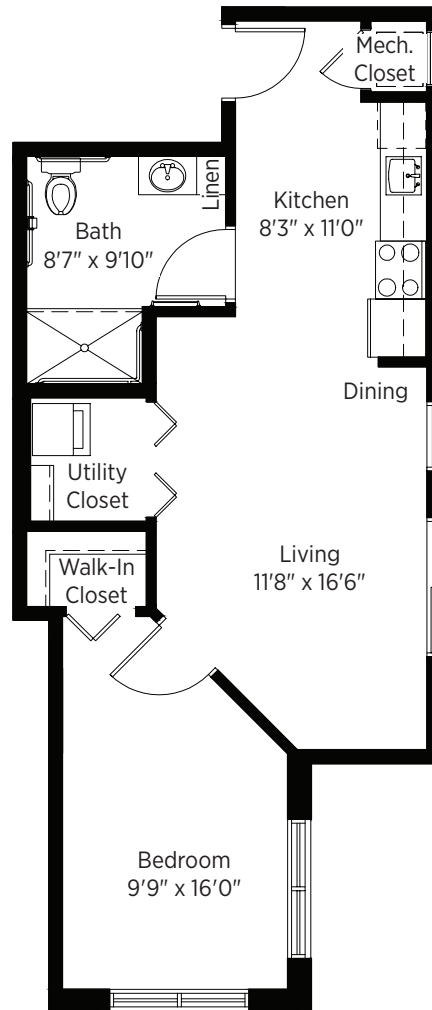

AUTUMN GLEN

Senior Living

Chestnut

One Bedroom, One Bathroom - 641 sq ft

Floor plans are for general reference only and are not to scale.
Select units have balconies.