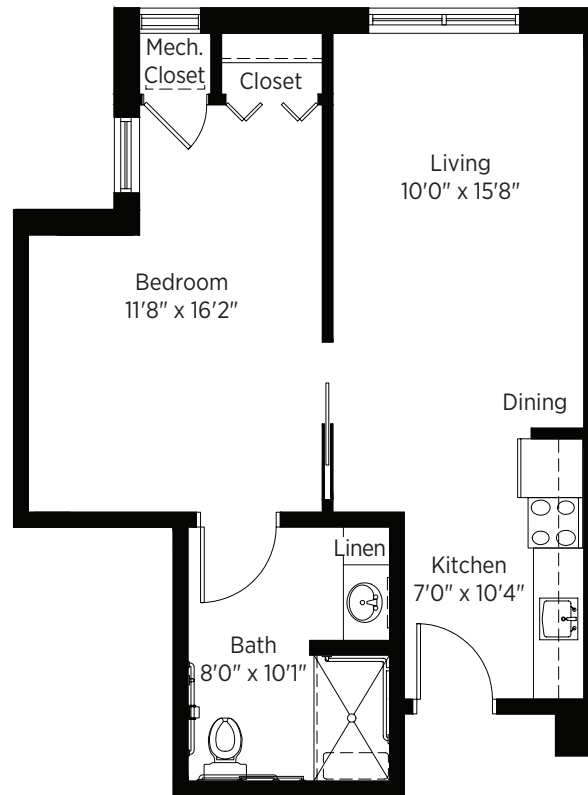

AUTUMN GLEN

Senior Living

Sumac

One Bedroom, One Bathroom - 578 sq ft

Floor plans are for general reference only and are not to scale.
Select units have balconies.