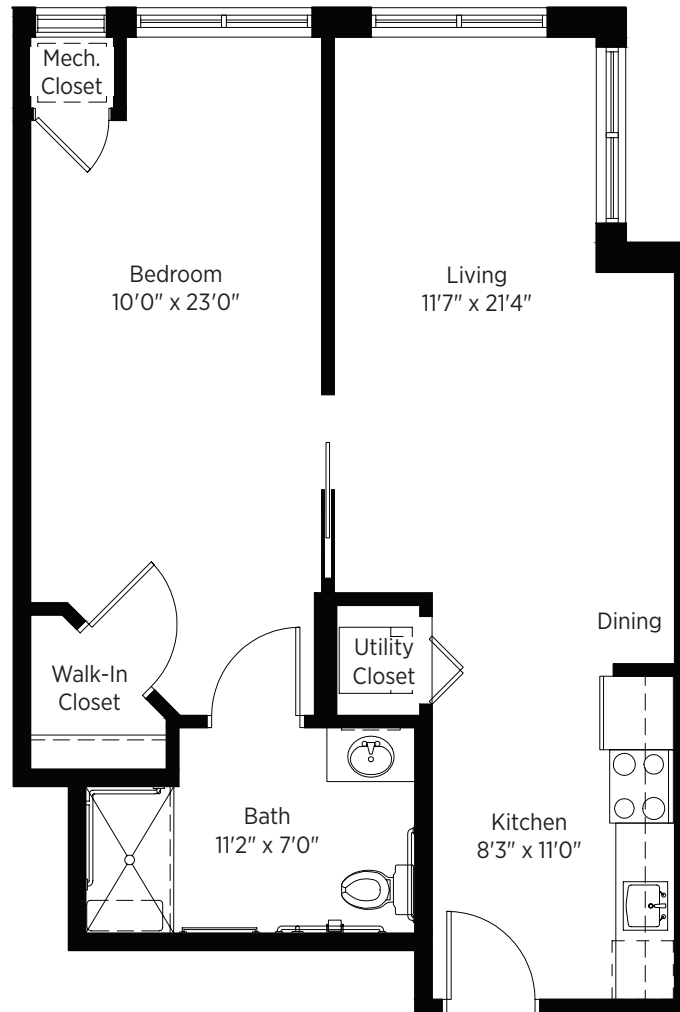

AUTUMN GLEN

Senior Living

Maple

One Bedroom, One Bathroom - 709 sq ft

Floor plans are for general reference only and are not to scale.
Select units have balconies.