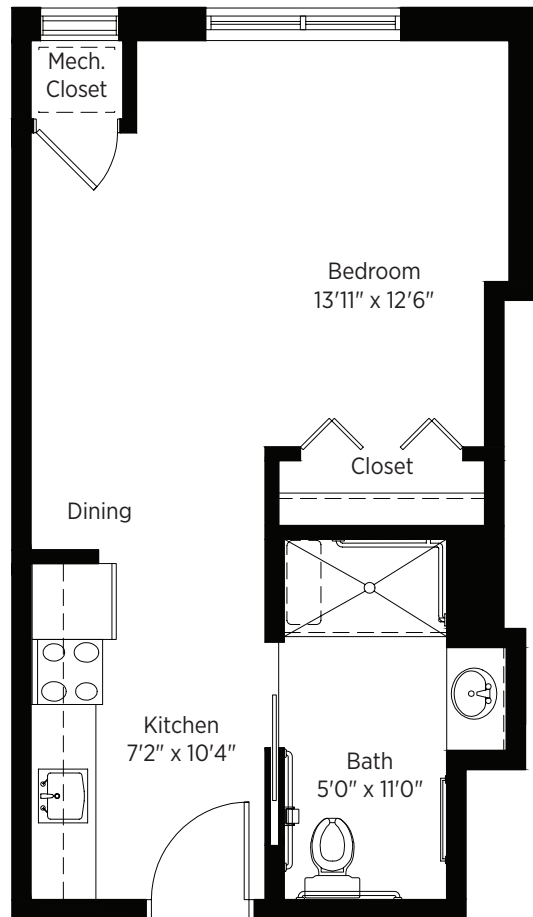

AUTUMN GLEN

Senior Living

Pine

Studio - 403 sq ft

Floor plans are for general reference only and are not to scale.