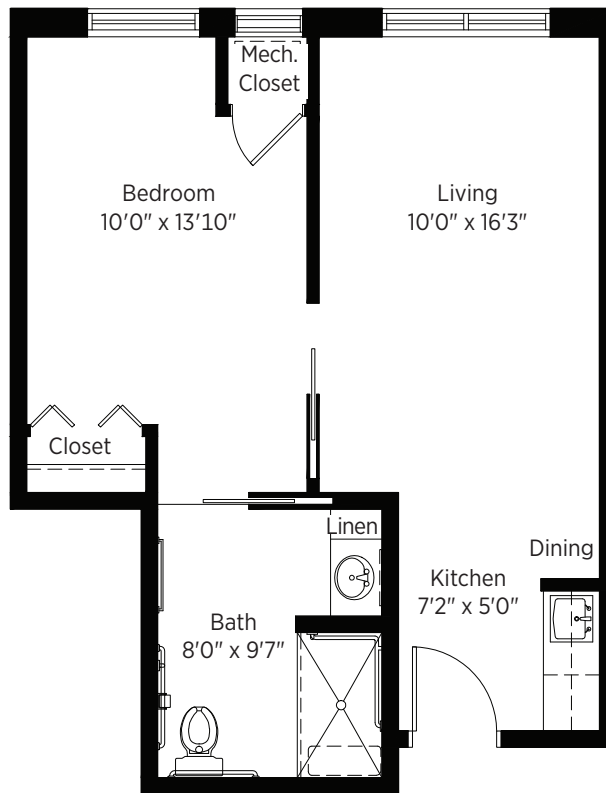

AUTUMN GLEN

Senior Living

Plum

One Bedroom, One Bathroom - 521 sq ft

Floor plans are for general reference only and are not to scale.
Select units have balconies.