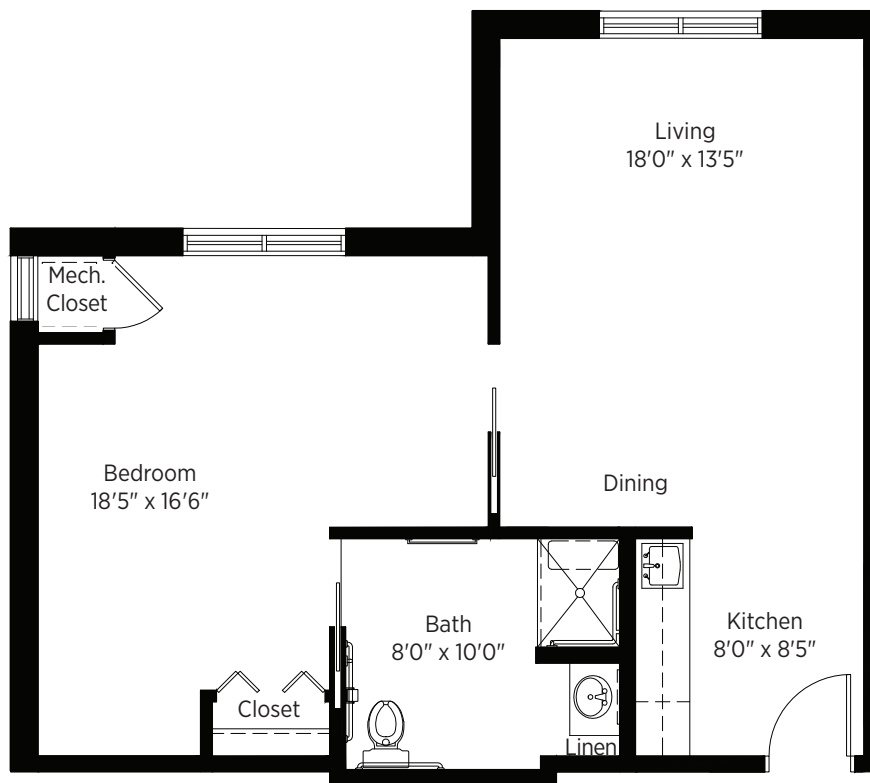

AUTUMN GLEN

Senior Living

Sequoia

One Bedroom, One Bathroom - 746 sq ft

Floor plans are for general reference only and are not to scale.
Select units have balconies.