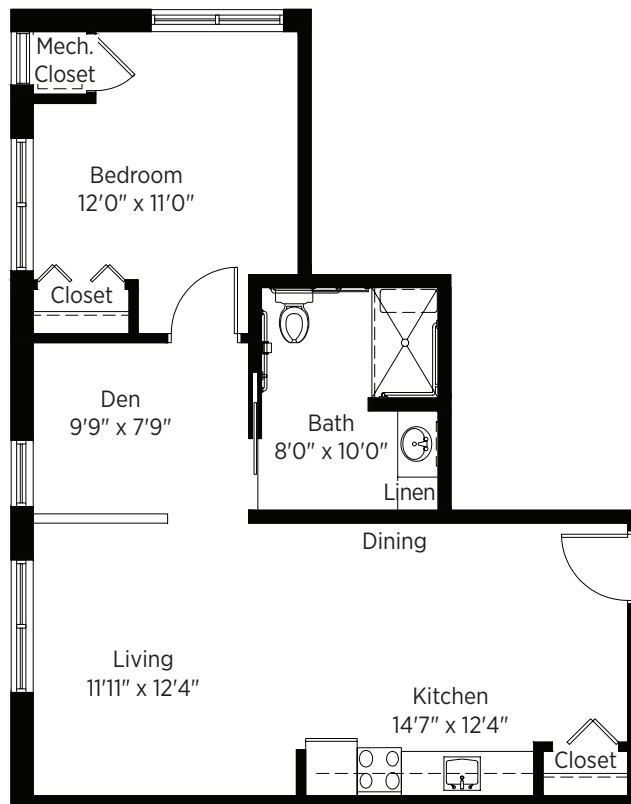

AUTUMN GLEN

Senior Living

Elm

One Bedroom, One Bathroom, Den - 737 sq ft

Floor plans are for general reference only and are not to scale.
Select units have balconies.