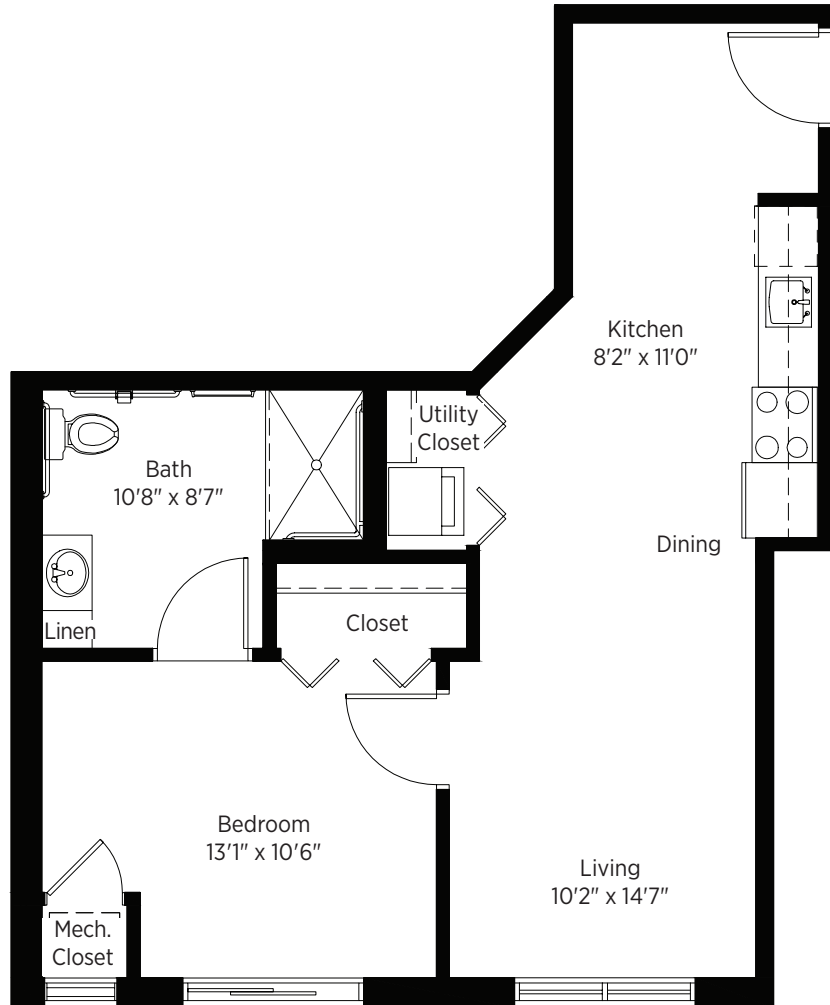

AUTUMN GLEN

Senior Living

Spruce

One Bedroom, One Bathroom - 626 sq ft

Floor plans are for general reference only and are not to scale.
Select units have balconies.