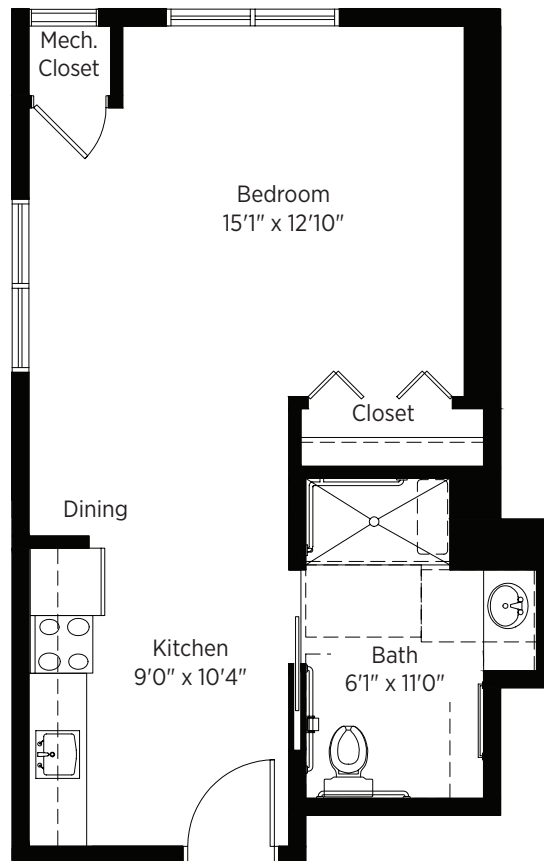

AUTUMN GLEN

Senior Living

Oak

Studio - 463 sq ft

Floor plans are for general reference only and are not to scale.