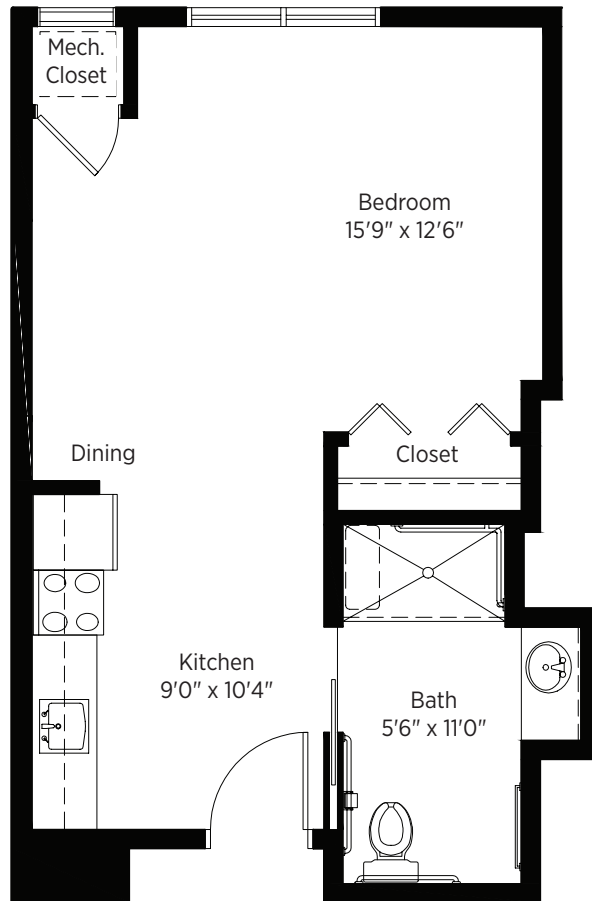

## Cedar

Studio - 409 sq ft

Floor plans are for general reference only and are not to scale.

**AUTUMN  
GLEN**

Senior Living

**Cottonwood**

**Studio - 421 sq ft**

Floor plans are for general reference only and are not to scale.

## Cherry

Studio - 426 sq ft

Floor plans are for general reference only and are not to scale.