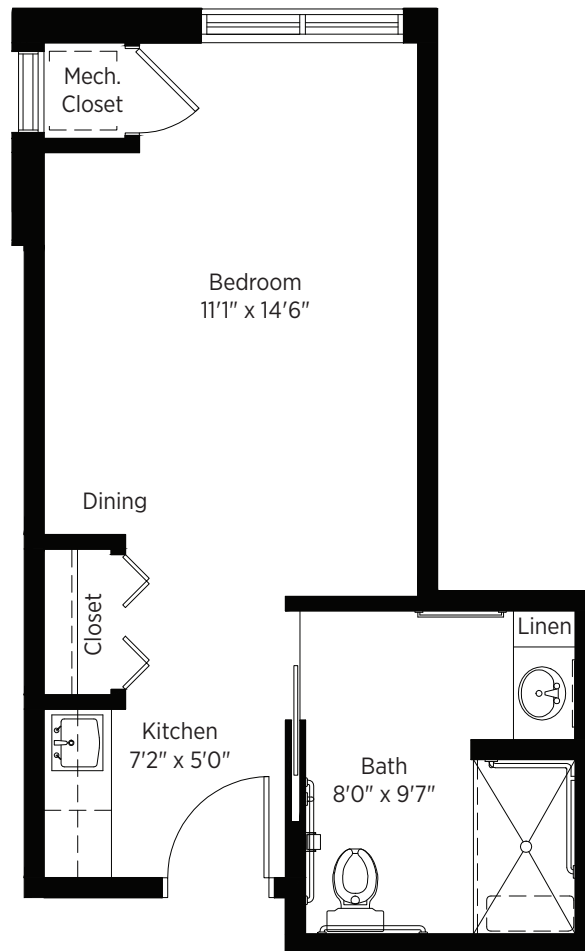

## Oak

Studio - 463 sq ft

Floor plans are for general reference only and are not to scale.

**AUTUMN  
GLEN**

Senior Living

**Apple**

**Studio - 358 sq ft**

Floor plans are for general reference only and are not to scale.

## Poplar

Studio - 373 sq ft

Floor plans are for general reference only and are not to scale.