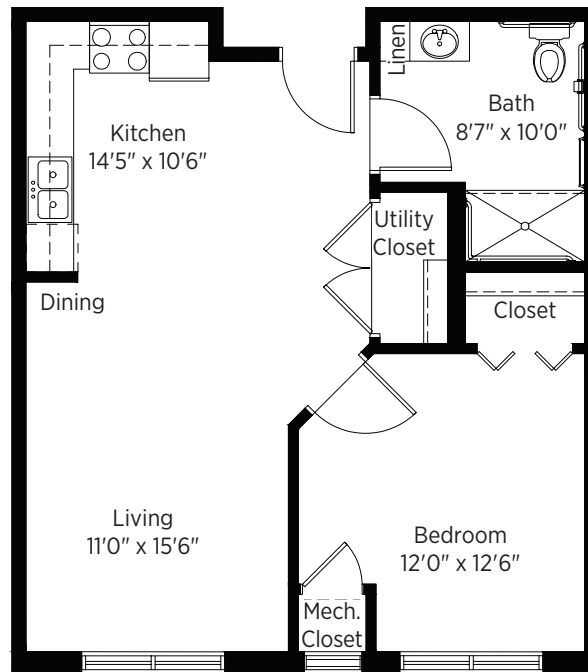

AUTUMN GLEN

Senior Living

Alder

One Bedroom, One Bathroom - 654 sq ft

Floor plans are for general reference only and are not to scale.
Select units have balconies.