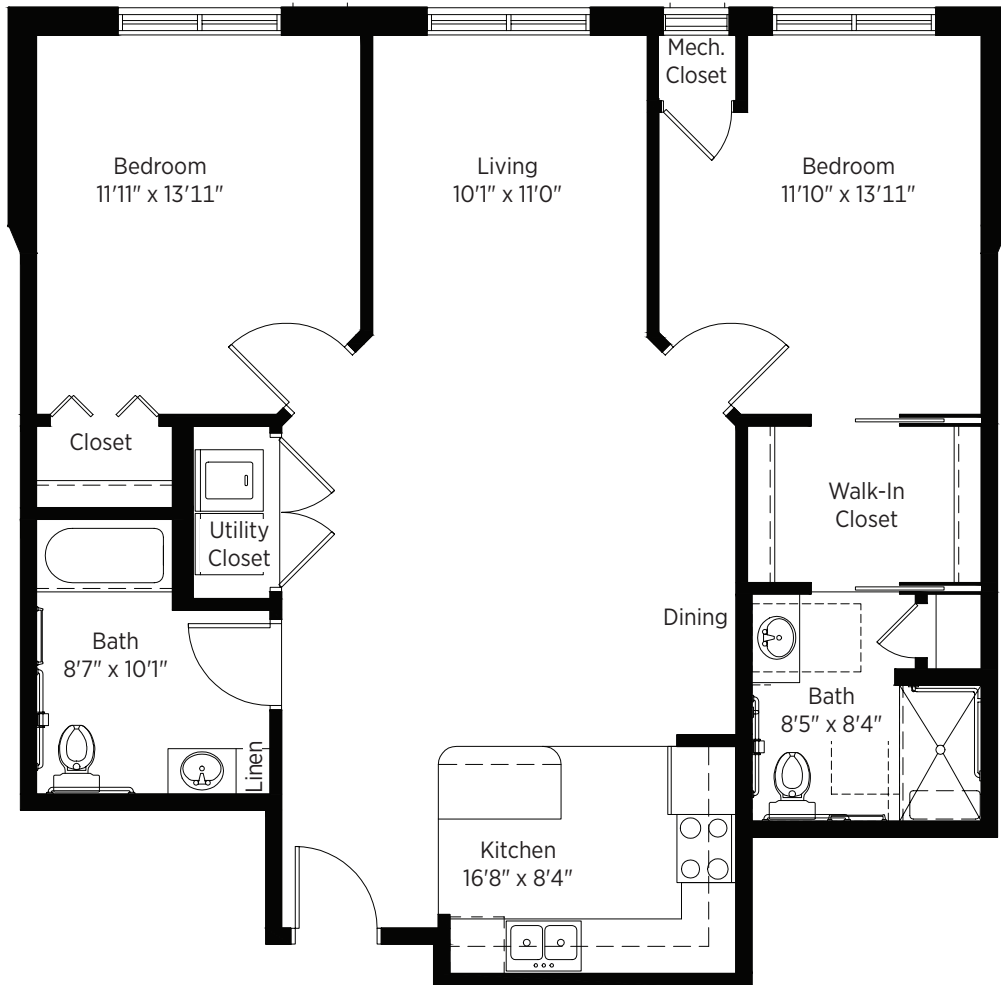

AUTUMN GLEN

Senior Living

Redwood

Two Bedrooms, Two Bathrooms - 1,151 sq ft

Floor plans are for general reference only and are not to scale.
Select units have balconies.