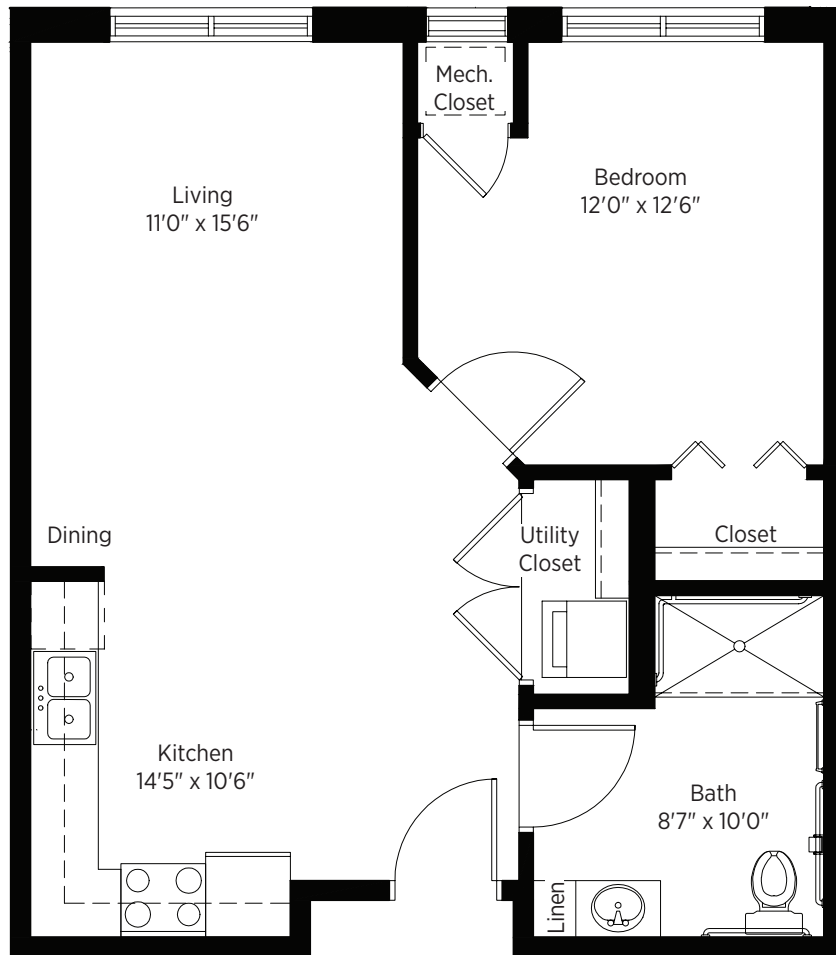

AUTUMN GLEN

Senior Living

Linden

One Bedroom, One Bathroom - 654 sq ft

Floor plans are for general reference only and are not to scale.
Select units have balconies.