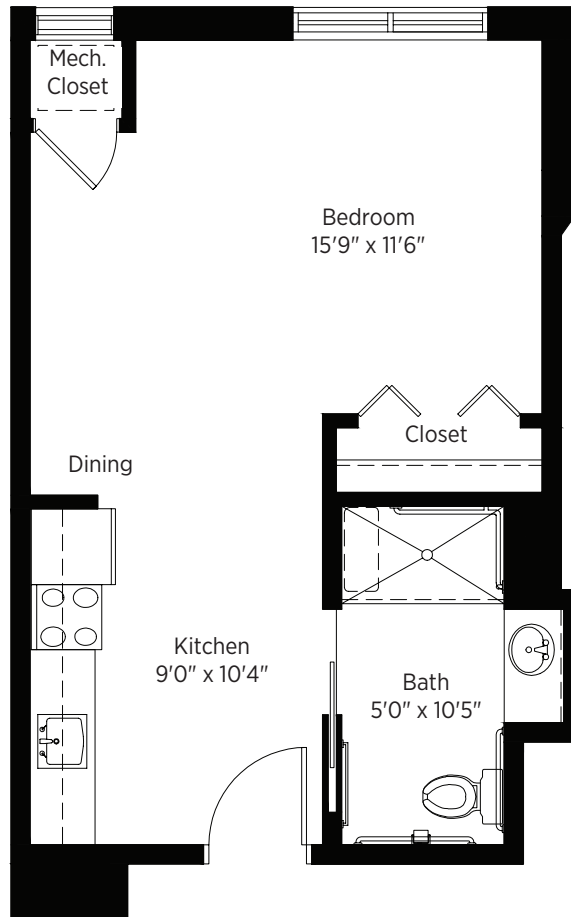

## Cedar

Studio - 409 sq ft

Floor plans are for general reference only and are not to scale.

**AUTUMN  
GLEN**

Senior Living

**Cottonwood**

**Studio - 421 sq ft**

Floor plans are for general reference only and are not to scale.

## Cherry

Studio - 426 sq ft

Floor plans are for general reference only and are not to scale.