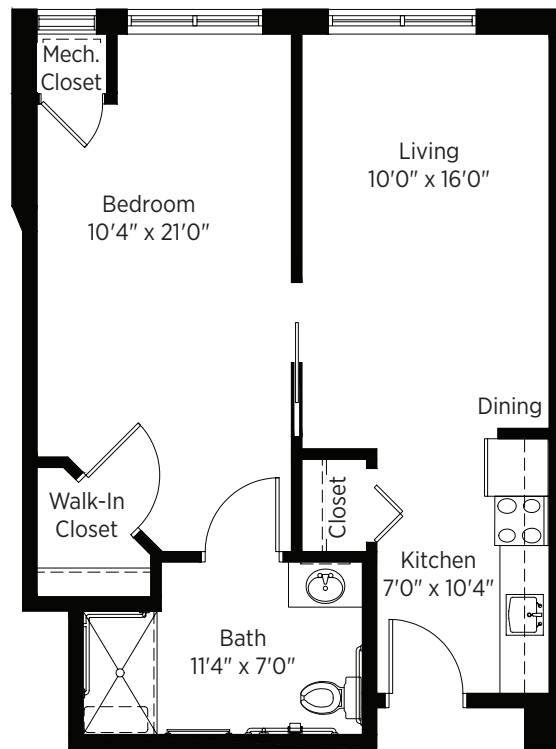

AUTUMN GLEN

Senior Living

Juniper

One Bedroom, One Bathroom - 612 sq ft

Floor plans are for general reference only and are not to scale.
Select units have balconies.