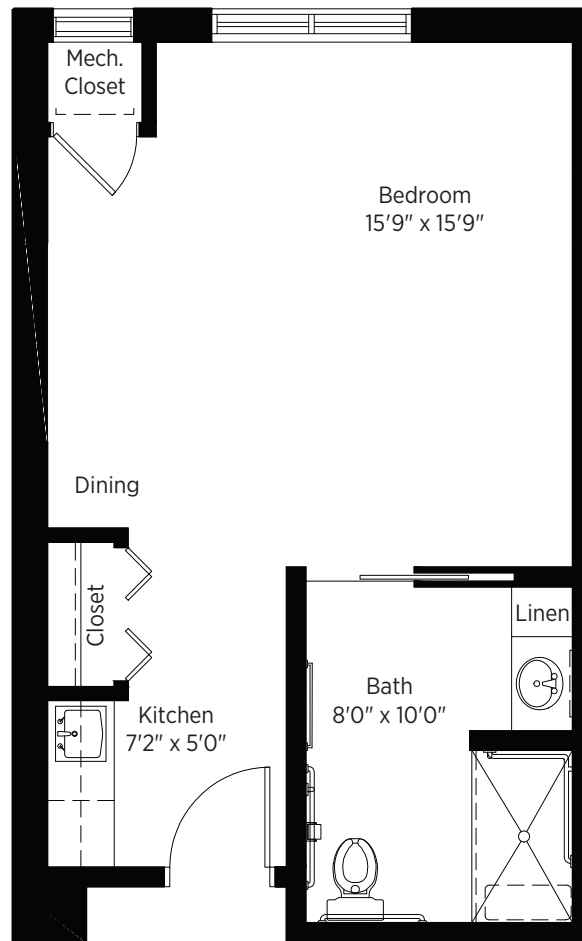

AUTUMN GLEN

Senior Living

Ash

Studio - 440 sq ft

Floor plans are for general reference only and are not to scale.