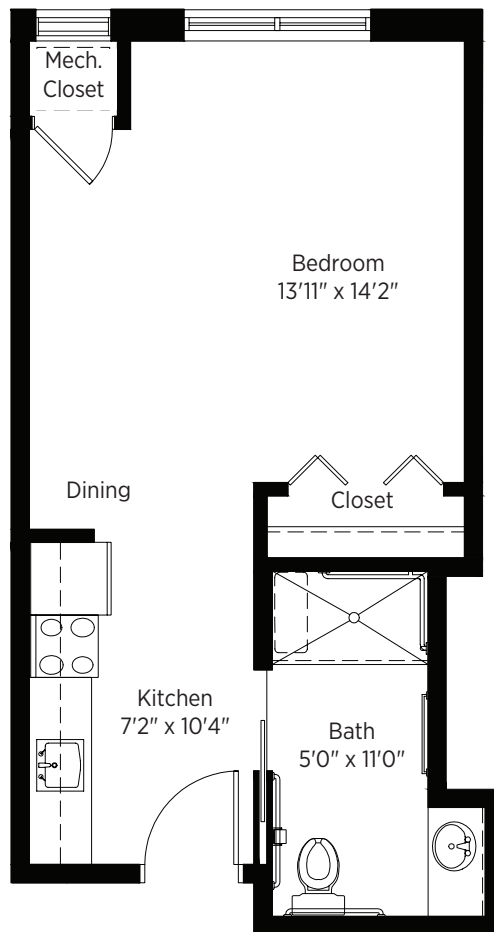

AUTUMN GLEN

Senior Living

Cedar

Studio - 409 sq ft

Floor plans are for general reference only and are not to scale.