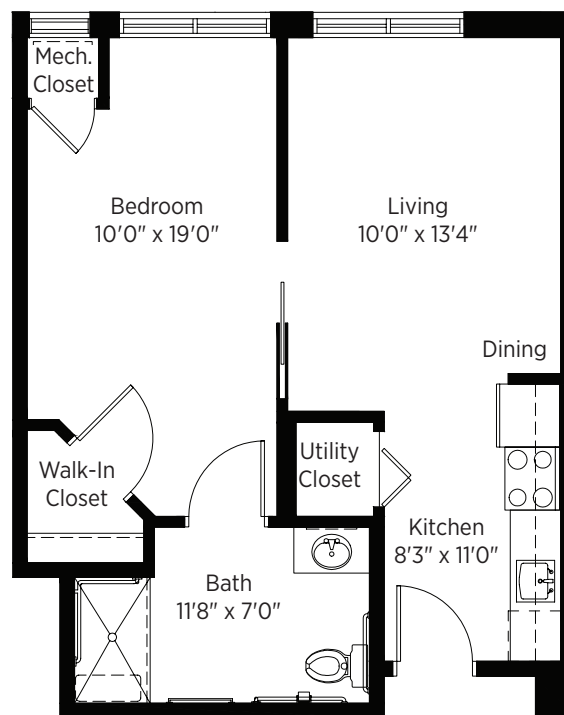

AUTUMN GLEN

Senior Living

Balsam

One Bedroom, One Bathroom - 580 sq ft

Floor plans are for general reference only and are not to scale.
Select units have balconies.